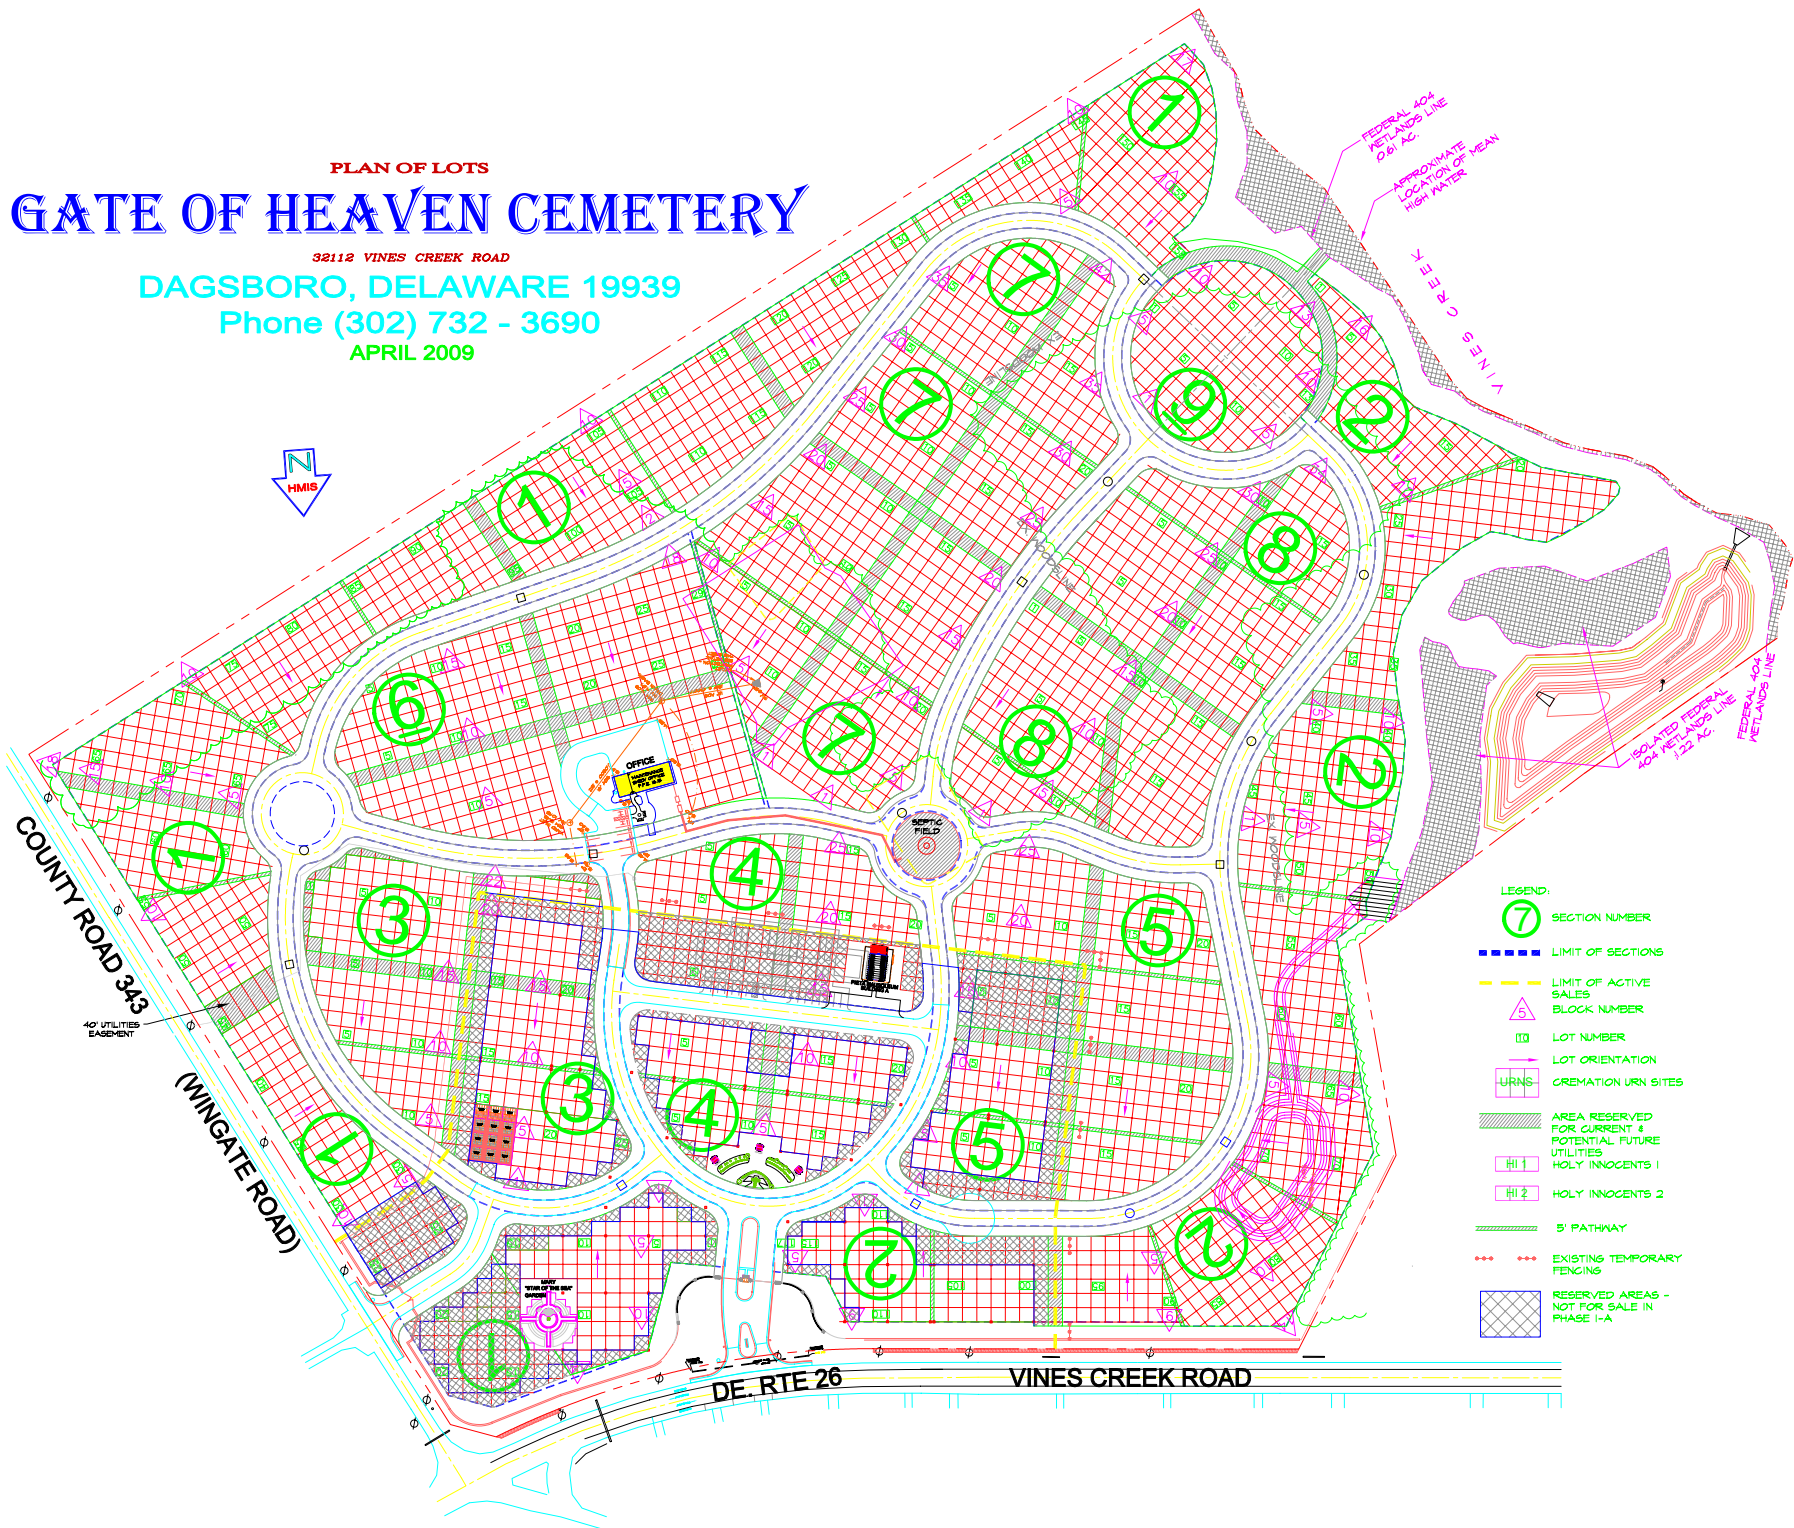

PLAN OF LOTS GATE OF HEAVEN CEMETERY

32112 VINES CREEK ROAD
DAGSBORO, DELAWARE 19939
Phone (302) 732 - 3690
APRIL 2009

- LEGEND:
- 7 SECTION NUMBER
 - LIMIT OF SECTIONS
 - LIMIT OF ACTIVE SALES
 - 5 BLOCK NUMBER
 - 10 LOT NUMBER
 - LOT ORIENTATION
 - URNS CREMATION URN SITES
 - AREA RESERVED FOR CURRENT & POTENTIAL FUTURE UTILITIES
 - HI 1 HOLY INNOCENTS 1
 - HI 2 HOLY INNOCENTS 2
 - 5' PATHWAY
 - EXISTING TEMPORARY FENCING
 - RESERVED AREAS - NOT FOR SALE IN PHASE I-A

FEDERAL 404
WETLANDS LINE
0.6 AC.
APPROXIMATE
LOCATION OF MEAN
HIGH WATER

VINES CREEK

ISOLATED FEDERAL
404 WETLANDS LINE
FEDERAL 404
WETLANDS LINE

40' UTILITIES
EASEMENT

DE. RTE 26 VINES CREEK ROAD

COUNTY ROAD 343
(WINGATE ROAD)